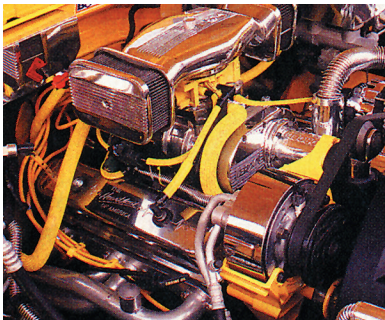

## A Versatile Bundling & Protection Solution

The FLEXO PET (PTN) grade is used in electronics, automotive, marine, and industrial wire harnessing applications where cost efficiency and durability are critical. The unique braided construction and wide expandability allows quick and easy installation over large connectors and long runs. PTN can be found in applications ranging from small office/home office to high tech wire and cable harnesses. The wide range of available colors and sizes allows easy and systematic color coding in complex wiring and cabling installations. PTN is braided from 10 mil polyethylene terephthalate (PET) monofilament yarns.

### The Widest Range of Sizes in The Industry

When cut with a hot knife, the sealed ends of Flexo PET allow for varied termination solutions.

Flexo PET installs quickly in production harnessing environments, reducing assembly cost.