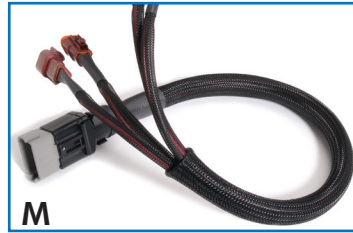

## A Versatile Bundling & Protection Solution

The FLEXO PET (PTN) grade is used in electronics, automotive, marine, and industrial wire harnessing applications where cost efficiency and durability are critical. The unique braided construction and wide expandability allows quick and easy installation over large connectors and long runs. PTN can be found in applications ranging from small office/home office to high tech wire and cable harnesses. The wide range of available colors and sizes allows easy and systematic color coding in complex wiring and cabling installations. PTN is braided from 10 mil polyethylene terephthalate (PET) monofilament yarns.

### The Widest Range of Sizes in The Industry

When cut with a hot knife, the sealed ends of Flexo PET allow for varied termination solutions.

Flexo PET installs quickly in production harnessing environments, reducing assembly cost.